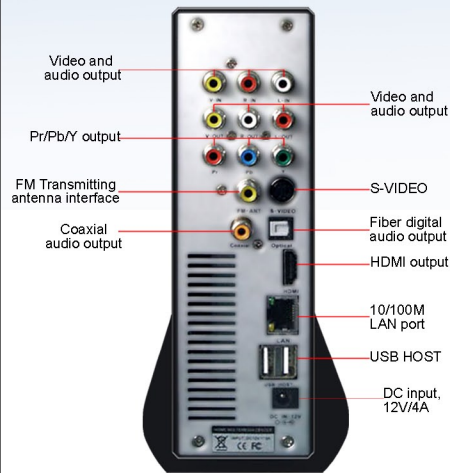

Technical Specification:

SUPPORTED OS	Windows 98SE/XP/Vista, Mac OS9.0 higher
HDD Type	2.5/3.5 SATA HDD and IDE HDD
TV System	NTSC/PAL/480p/576p/720p 50HZ/720p 60HZ/1080i 50HZ/1080i 60HZ
Video Format	VCD 1.0/2.0/SVCD (.dat, .mpg)/MPEG2(.vob)/MPEG4 ASP. DVD, DV, DivX, Xvid (.avi)/HD MPEG4... ...(Local) H.264, RMVB, WMV, RM (LAN Playing)
Audio Format	Mpeg 1 1,2,3 (2 CH0/ Mpeg 11 1, 2 (Multi-Channel)/ Mp3 AC3 (5.1 CH)/ CDDA/ LPCM/ WMA (2 CH0/ AAC...
Photo Format	JPG, JPEG, HD JPEG, BMP
OSD Language	English, Espanol, Francais, Deutsch, Italian, Dutch
Video Output	HDM11. 1 1920*1080i COMPOSITE S-VIDEO YPbPr
Audio Output	Stereo/R/LS/ PDIF Digital Output Coaxial/Optical
Connections	USB HOST USB 2.0 LAN 10/100Mbps 4-IN-1 Card reader (MS-PRO V1.02/ MS V1.43/SD V2. 0/MMC v4. 2
Video Recording Format	MPEG2: DVD+VR (HQ/SP/LP/EP/ SLP mode)
PC Interface	USB 2.0
Working Temperature	-20-60 Centigrade Degrees
Power	12V/4A, 110V-240V Free Voltage
Power consumption	Operation:15W, Standby:0.96W
Weight	1170g
Size	60*190*170mm

Packing list	1.One HD player	one set
	2.Base of player	one piece
	3.12V DC power supply	one piece
	4.AC power supply line	one piece
	5.3-in-1 AV audio and video shielded cable	one set
	6.3-in-1 Y/pb/Pr shielded cable	one set
	7.FM transmitting antenna	one piece
	8.S-VIDEO cable	one piece
	9.USB2.0 cable	one piece
	10.Remote Controller	one piece
	11.Instruction for Use	one piece
	12.Warranty Card	one piece
	13.Passing Certification(card)	one piece
	14.CD driver	one piece
	15.AAA Battery	one pair (optional)
	16.HDMI cable	one piece (optional)

FEATURES

Media Play Ability

Photo Viewing, Play Music, Watch Videos

Media Sources

Ethernet LAN, Wifi, SD card, USB, Mini USB, HDD

Storage