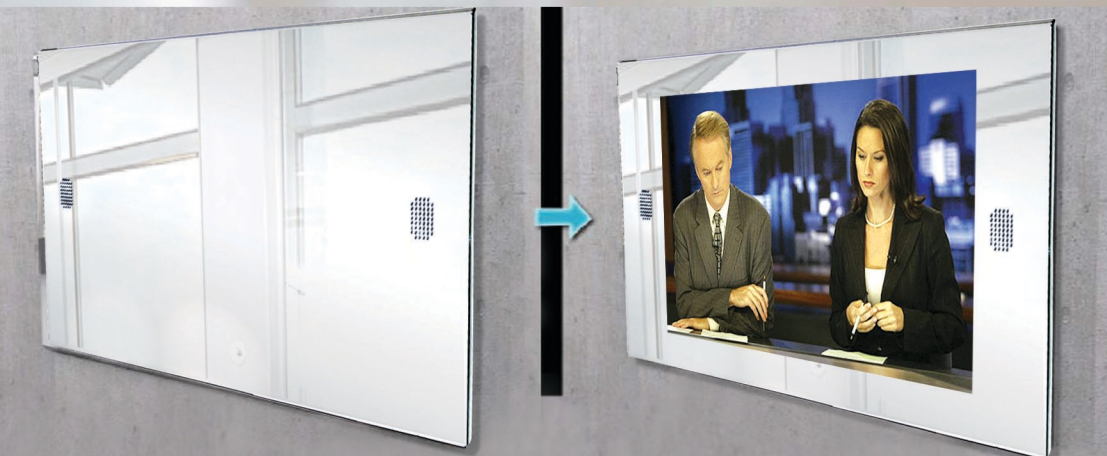

Elegant living is Smart living.

Exclusively distributed by:

Good quality and competitive price, Best for use for decorating the house, offices, meeting rooms, lobby areas, reception area, hotels, saunas, hospitals, villa, swimming hall and so on.

Can be used as a TV , receive the TV programs like common home TV (digital or not)  
 Can be used as a AV, can play DVD , Video , VCD , like a DVD Displayer  
 Has the VGA(PC)function, Can be used as a Display for a computer!  
 Advertising Display, Can play the Advertisement on it.  
 International standard DVB-T , NAL & PAL , Can used in all over the world!

#### The features for the Waterproof LCD Mirror TV

<b>Sizes:</b>	LCD screen 10.4 inch, 12.1 inch, 15.4 inch, 17 inch, 19 inch, 22 inch, 23 inch, 26 inch, 32 inch, 37 inch, 42 inch. LCD TFT, DVB-T
<b>Waterproof Rating:</b>	IP65
<b>Aspect Ratio:</b>	4:3,16:9,16:10
<b>Pixels:</b>	960H*234V
<b>Brightness:</b>	380cd/m2
<b>Contrast:</b>	300:1,400:1
<b>View Angle:</b>	H:110 V:100
<b>Response Time:</b>	25ms
<b>TV System:</b>	PAL,DVB-T
<b>Audio System:</b>	Single
<b>Audio Output:</b>	150mw
<b>Input Terminals:</b>	RCA Jack * 2
<b>OSD Language:</b>	8 Languages including English
<b>CATV Hyper Band:</b>	Stores upto 255 channels
<b>Input Voltage:</b>	12volt DC
<b>Power Consumption:</b>	10W
<b>Operating Temperature:</b>	-40C to 80C
<b>Net Weight:</b>	5.5kg, 6kg, 7.5kg, 8kg
<b>TV Dimensions:</b>	W 17.6cm *H 15.0cm *D 4.7cm
<b>Speaker Dimensions:</b>	12.5cm Diameter *Depth 5.0cm
<b>Color :</b>	white , black
<b>Mirror and wireless</b>	