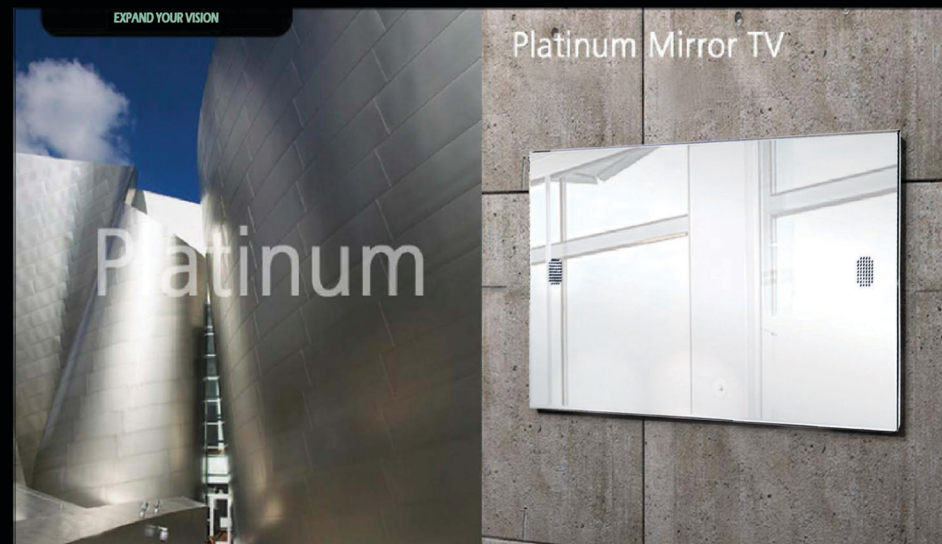

Elegant living is Smart living.

Exclusively distributed by:

Good quality and competitive price, Best for use for decorating the house, offices, meeting rooms, lobby areas, reception area, hotels, saunas, hospitals, villa, swimming hall and so on.

Can be used as a TV , receive the TV programs like common home TV (digital or not)  
 Can be used as a AV, can play DVD , Video , VCD , like a DVD Displayer  
 Has the VGA(PC)function, Can be used as a Display for a computer!  
 Advertising Display, Can play the Advertisement on it.  
 International standard DVB-T , NAL & PAL , Can used in all over the world!

#### The features for the Waterproof LCD Mirror TV

<b>Sizes:</b>	LCD screen 10.4 inch, 12.1 inch, 15.4 inch, 17 inch, 19 inch, 22 inch, 23 inch, 26 inch, 32 inch, 37 inch, 42 inch. LCD TFT, DVB-T
<b>Waterproof Rating:</b>	IP65
<b>Aspect Ratio:</b>	4:3,16:9,16:10
<b>Pixels:</b>	960H*234V
<b>Brightness:</b>	380cd/m2
<b>Contrast:</b>	300:1,400:1
<b>View Angle:</b>	H:110 V:100
<b>Response Time:</b>	25ms
<b>TV System:</b>	PAL,DVB-T
<b>Audio System:</b>	Single
<b>Audio Output:</b>	150mw
<b>Input Terminals:</b>	RCA Jack * 2
<b>OSD Language:</b>	8 Languages including English
<b>CATV Hyper Band:</b>	Stores upto 255 channels
<b>Input Voltage:</b>	12volt DC
<b>Power Consumption:</b>	10W
<b>Operating Temperature:</b>	-40C to 80C
<b>Net Weight:</b>	5.5kg, 6kg, 7.5kg, 8kg
<b>TV Dimensions:</b>	W 17.6cm *H 15.0cm *D 4.7cm
<b>Speaker Dimensions:</b>	12.5cm Diameter *Depth 5.0cm
<b>Color :</b>	white , black
<b>Mirror and wireless</b>	